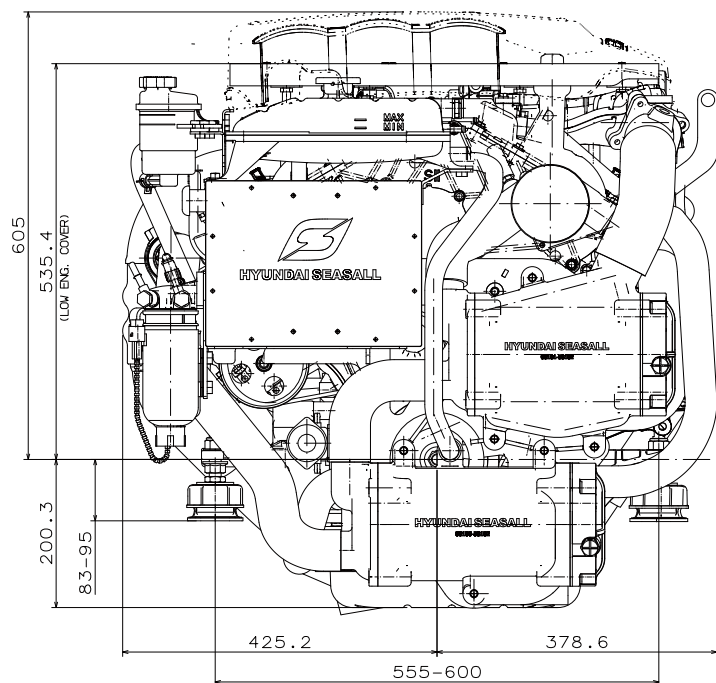

■ S270P Dimensions

ZF 63A

Front view

Side view