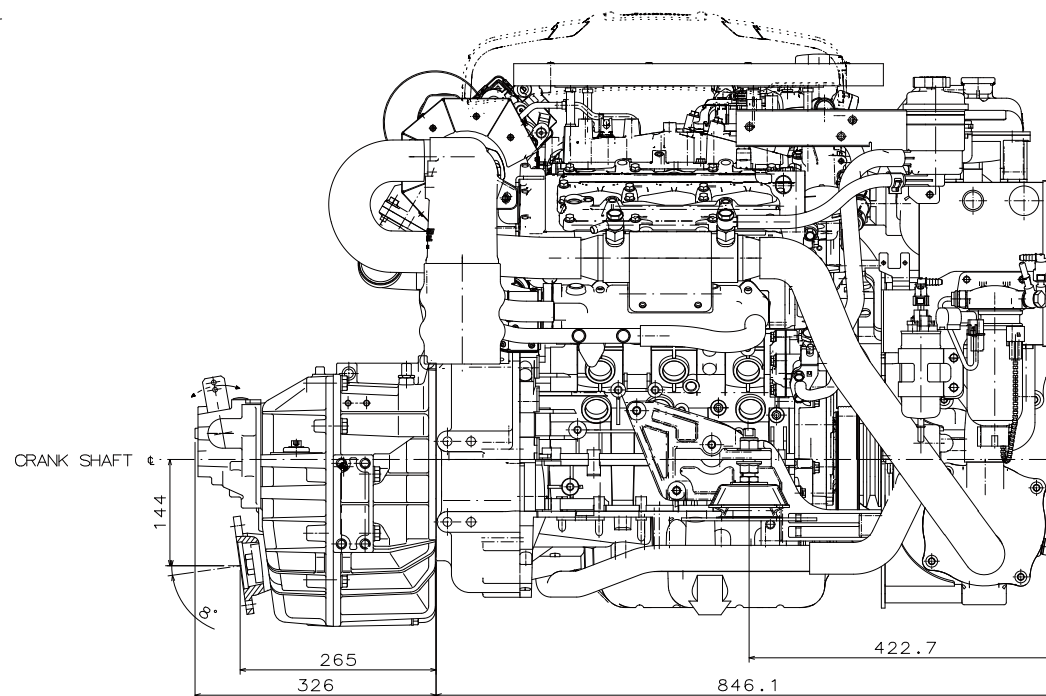

■ S270P Dimensions

ZF 63A

Front view

Side view