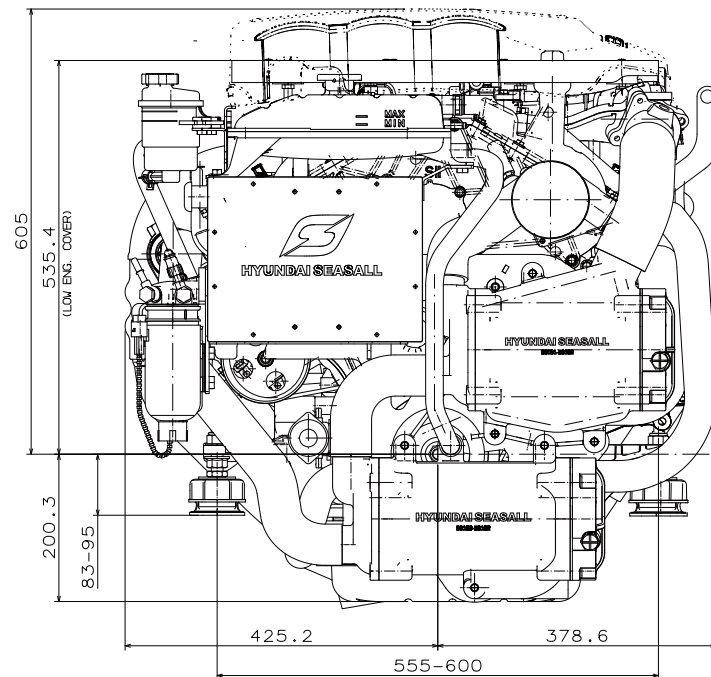

■ S270P Dimensions

ZF 63C

Front view

Side view