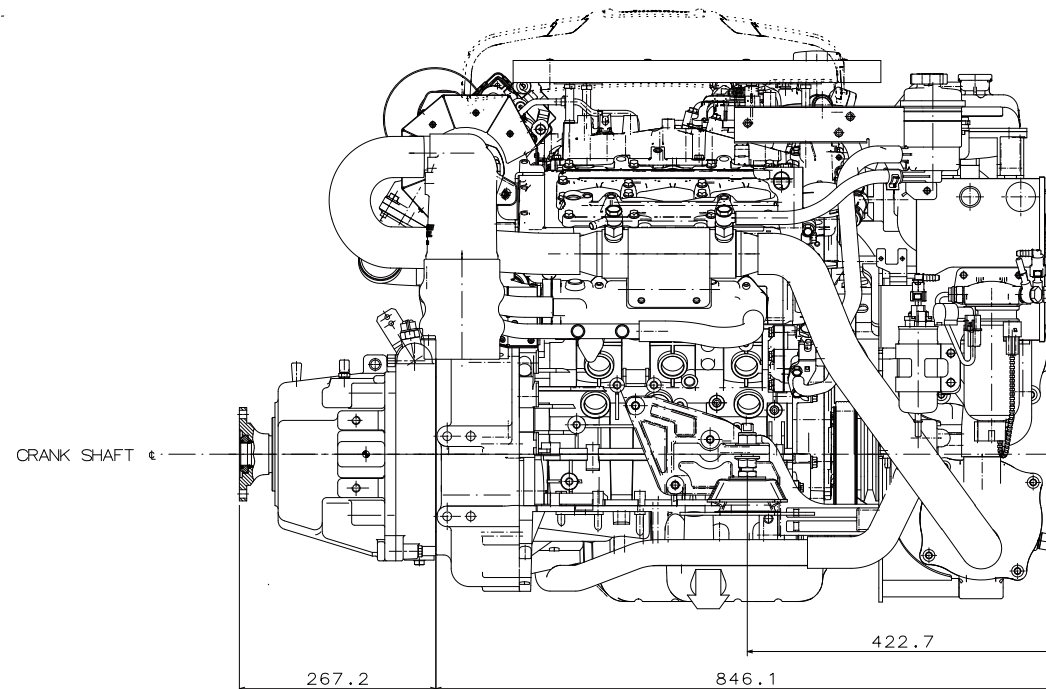

■ S270P Dimensions

ZF 63C

Front view

Side view